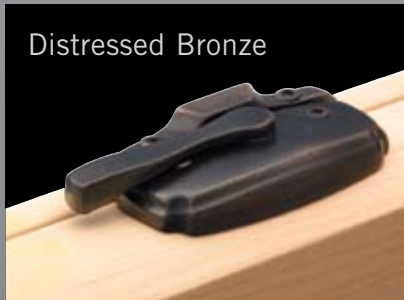

Estate™ Collection

Bright Brass

Antique Brass

Polished Chrome

Brushed Chrome

Satin Nickel

Distressed Nickel

Oil Rubbed Bronze

Distressed Bronze

Hardware Finishes

The Estate™ Collection of hardware offers you a selection of eight distinctive metal finishes.

Available on all window styles, Estate hardware is forged from solid brass, not stamped, to withstand the test of time.*

- Brass, nickel and chrome finishes feature a special coating that seals the desired finish, providing tarnish and corrosion protection for years to come.*
- Bronze hardware has a “living” finish where the patina grows more beautiful over time.