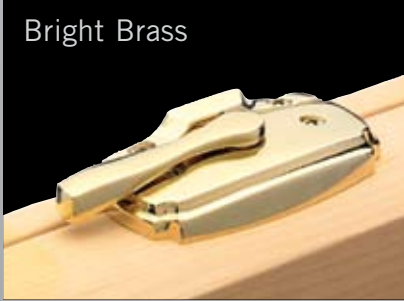

Estate™ Collection

Bright Brass

Antique Brass

Polished Chrome

Brushed Chrome

Satin Nickel

Distressed Nickel

Oil Rubbed Bronze

Distressed Bronze

Hardware Finishes

The Estate™ Collection of hardware offers you a selection of eight distinctive metal finishes.

Available on all window styles, Estate hardware is forged from solid brass, not stamped, to withstand the test of time.*

- Brass, nickel and chrome finishes feature a special coating that seals the desired finish, providing tarnish and corrosion protection for years to come.*
- Bronze hardware has a “living” finish where the patina grows more beautiful over time.