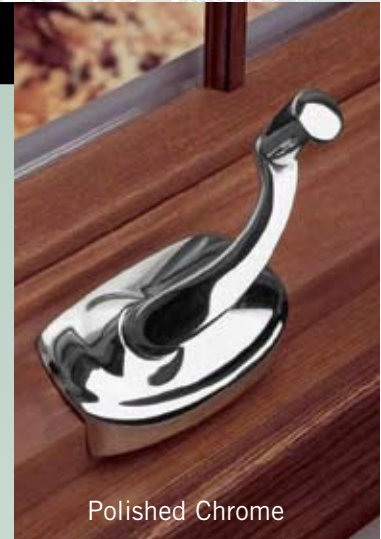

Estate™ Collection

Bright Brass

Antique Brass

Polished Chrome

Brushed Chrome

Satin Nickel

Distressed Nickel

Oil Rubbed Bronze

Distressed Bronze

Hardware Finishes

The Estate™ Collection of hardware offers you a selection of eight distinctive metal finishes.

Available on all window styles, Estate hardware is forged from solid brass, not stamped, to withstand the test of time.*

- Brass, nickel and chrome finishes feature a special coating that seals the desired finish, providing tarnish and corrosion protection for years to come.*
- Bronze hardware has a “living” finish where the patina grows more beautiful over time.